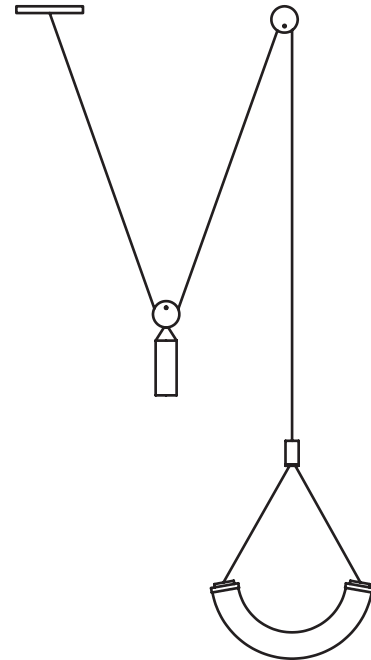

Roll & Hill

Shape Up

Series
Shape Up

Product
Pendant- Arc

Lead Time
16 weeks

Dimensions
Overall dimensions variable.
Shade: L 15.5in/39cm x
W 2.5in/7cm x H 7.5in/19cm

Weight
Fixture: 10lb/4.5kg

Pendant- Arc

Materials
Aluminum, brass, steel

Glass Color
Celadon

Suspension
12-foot fabric cord. Length can be
adjusted on site

Canopy
5-inch round in brushed brass

Hanging Hardware
2 1/2 inch vertical round in brushed
brass