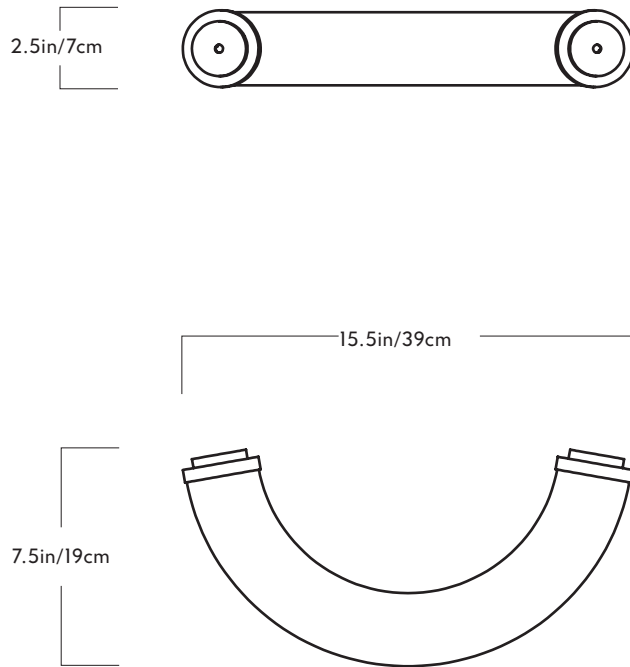

Roll & Hill

Shape Up

Series
Shape Up

Product
Pendant- Arc

Lead Time
16 weeks

Dimensions
Overall dimensions variable.
Shade: L 15.5in/39cm x
W 2.5in/7cm x H 7.5in/19cm

Weight
Fixture: 10lb/4.5kg

Pendant- Arc

Materials
Aluminum, brass, steel

Glass Color
Celadon

Suspension
12-foot fabric cord. Length can be
adjusted on site

Canopy
5-inch round in brushed brass

Hanging Hardware
2 1/2 inch vertical round in brushed
brass

120V/240V LED Illumination
Sockets: G4
Bulbs: 2.6 Watt, 12V LED
Wattage: 5.2 Watts
Lumens: 800 Lumens
Color Temperature: 3000 Kelvin
Bulb Life: 50,000 hours

Dimmer Compatibility
Triac/Phase-Cut